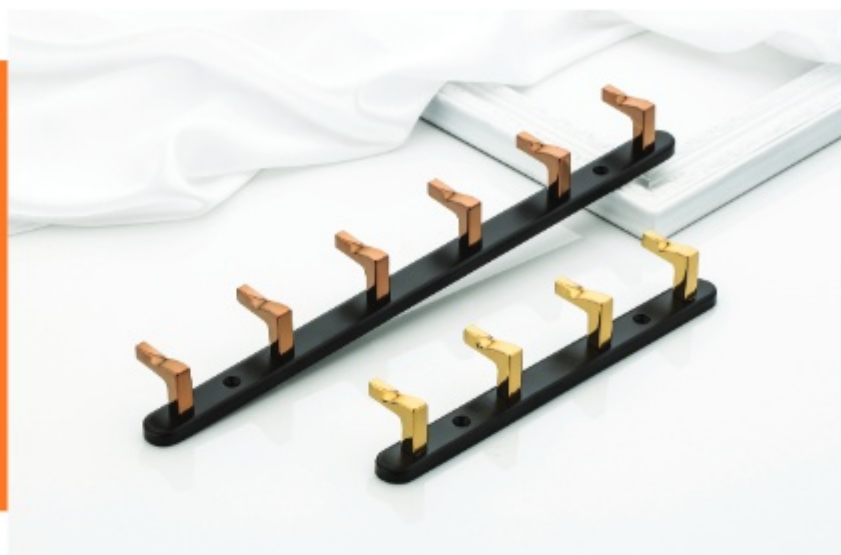

Model PKH-1050

Size	4 Hook	6 Hook
Z.Black	610	911
PVD Gold	610	911
Packing	5	5